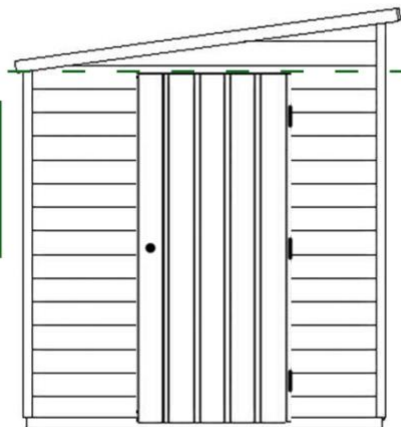

**INCREASED
HEADROOM
(2 BOARDS HIGHER)**