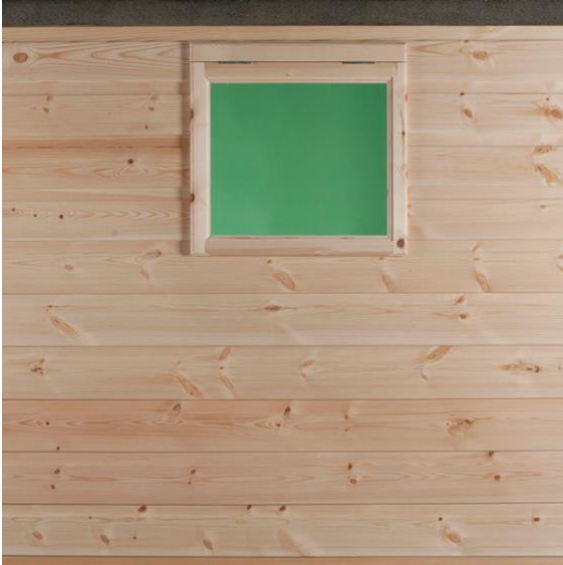

POTTING SHED WINDOWS

PRICE	£55
Style	WPT1
Width	468mm
Height	460mm