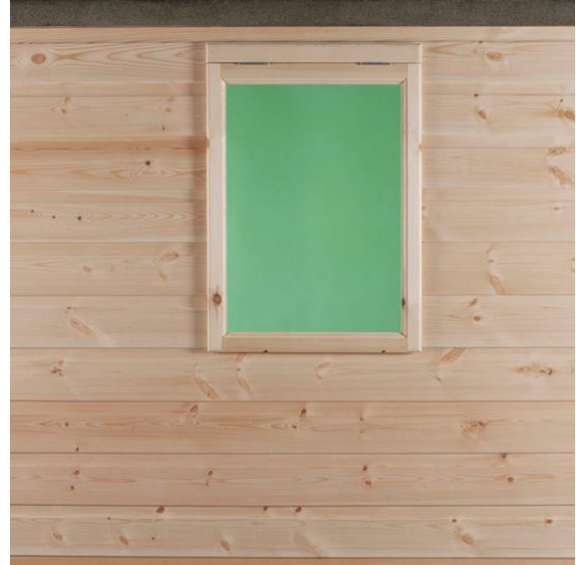

SHED WINDOWS

PRICE	£60
Style	WF1
Width	507mm
Height	660mm

PRICE	£70
Style	WFL2
Width	980mm
Height	660mm

PRICE	£70
Style	WFR2
Width	980mm
Height	660mm

PRICE	£80
Style	WF3
Width	1450mm
Height	660mm

PRICE	£95
Style	WF4
Width	1922mm
Height	660mm

PRICE	£70
Style	WF5
Width	612mm
Height	950mm

ALL WINDOWS ARE OPENING, FULLY BEADED & GLAZED AND INCLUDE A FULL SILL & CASEMENT STAY

## POTTING SHED WINDOWS

<b>PRICE</b>	<b>£55</b>
<b>Style</b>	WPT1
<b>Width</b>	468mm
<b>Height</b>	460mm

<b>PRICE</b>	<b>£60</b>
<b>Style</b>	WPT2
<b>Width</b>	468mm
<b>Height</b>	665mm

ALL WINDOWS ARE OPENING, FULLY BEADED & GLAZED AND INCLUDE A FULL SILL & CASEMENT STAY

## SHED BAY WINDOWS

<b>PRICE</b>	<b>£130</b>
<b>Style</b>	WGB45
<b>Width</b>	1065mm
<b>Height</b>	999mm

<b>PRICE</b>	<b>£135</b>
<b>Style</b>	WGB90
<b>Width</b>	746mm
<b>Height</b>	999mm

ALL WINDOWS ARE OPENING, FULLY BEADED & GLAZED AND INCLUDE A FULL SILL & CASEMENT STAY